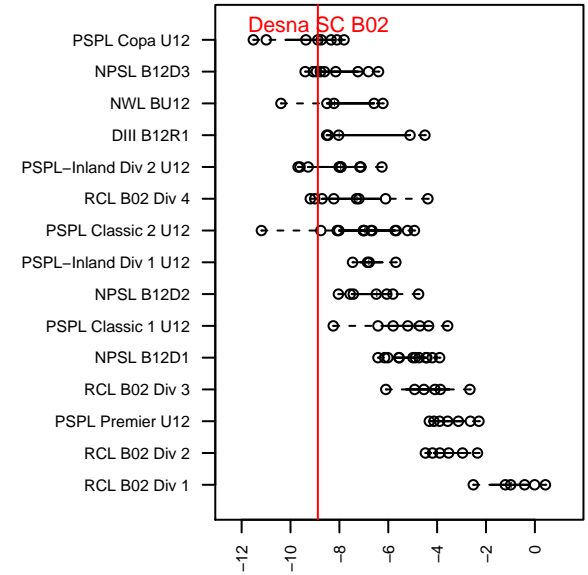

Desna SC B02

Desna SC
Federal Way, WA
B02 total strength=238
attack=0.19 defense=0.11
fall league = PSPL Copa U12

alt names used:
Desna Soccer Club Desna

Venues played:
2014 PSPL Copa U12

**attack and defense variance (black dot)
relative to other teams
and top 10 in region**

**attack and defense rating
relative to others at age
and all opponents in last 13 months**

Performance relative to 13 month average

Performance relative to 13 month average

date	home		away		venue	pred.home	pred.away
2014-12-06	NPSA Titans B B02	3	Desna SC B02	2	2014 PSPL Copa U12	1.95	1.77
2014-11-15	RSA Elite Hanson B02	2	Desna SC B02	2	2014 PSPL Copa U12	2.42	1.41
2014-11-08	Desna SC B02	1	Seattle Celtic Black B02	2	2014 PSPL Copa U12	4.09	0.66
2014-11-01	FC Tacoma White B02	0	Desna SC B02	1	2014 PSPL Copa U12	0.63	2.72
2014-10-25	Desna SC B02	2	NPSA Titans B B02	0	2014 PSPL Copa U12	1.77	1.95
2014-10-18	ISC Gunners B B02	3	Desna SC B02	0	2014 PSPL Copa U12	2.81	1.34
2014-10-11	Desna SC B02	3	Eagleclaw FA Golden Eagles B02	2	2014 PSPL Copa U12	1.37	0.98
2014-10-04	Desna SC B02	2	Emerald City FC White B02	2	2014 PSPL Copa U12	1.31	1.90
2014-09-27	Desna SC B02	2	RSA Elite Hanson B02	0	2014 PSPL Copa U12	1.41	2.42
2014-09-20	Seattle Celtic Black B02	1	Desna SC B02	4	2014 PSPL Copa U12	0.66	4.09
2014-09-13	Desna SC B02	5	FC Tacoma White B02	2	2014 PSPL Copa U12	2.72	0.63